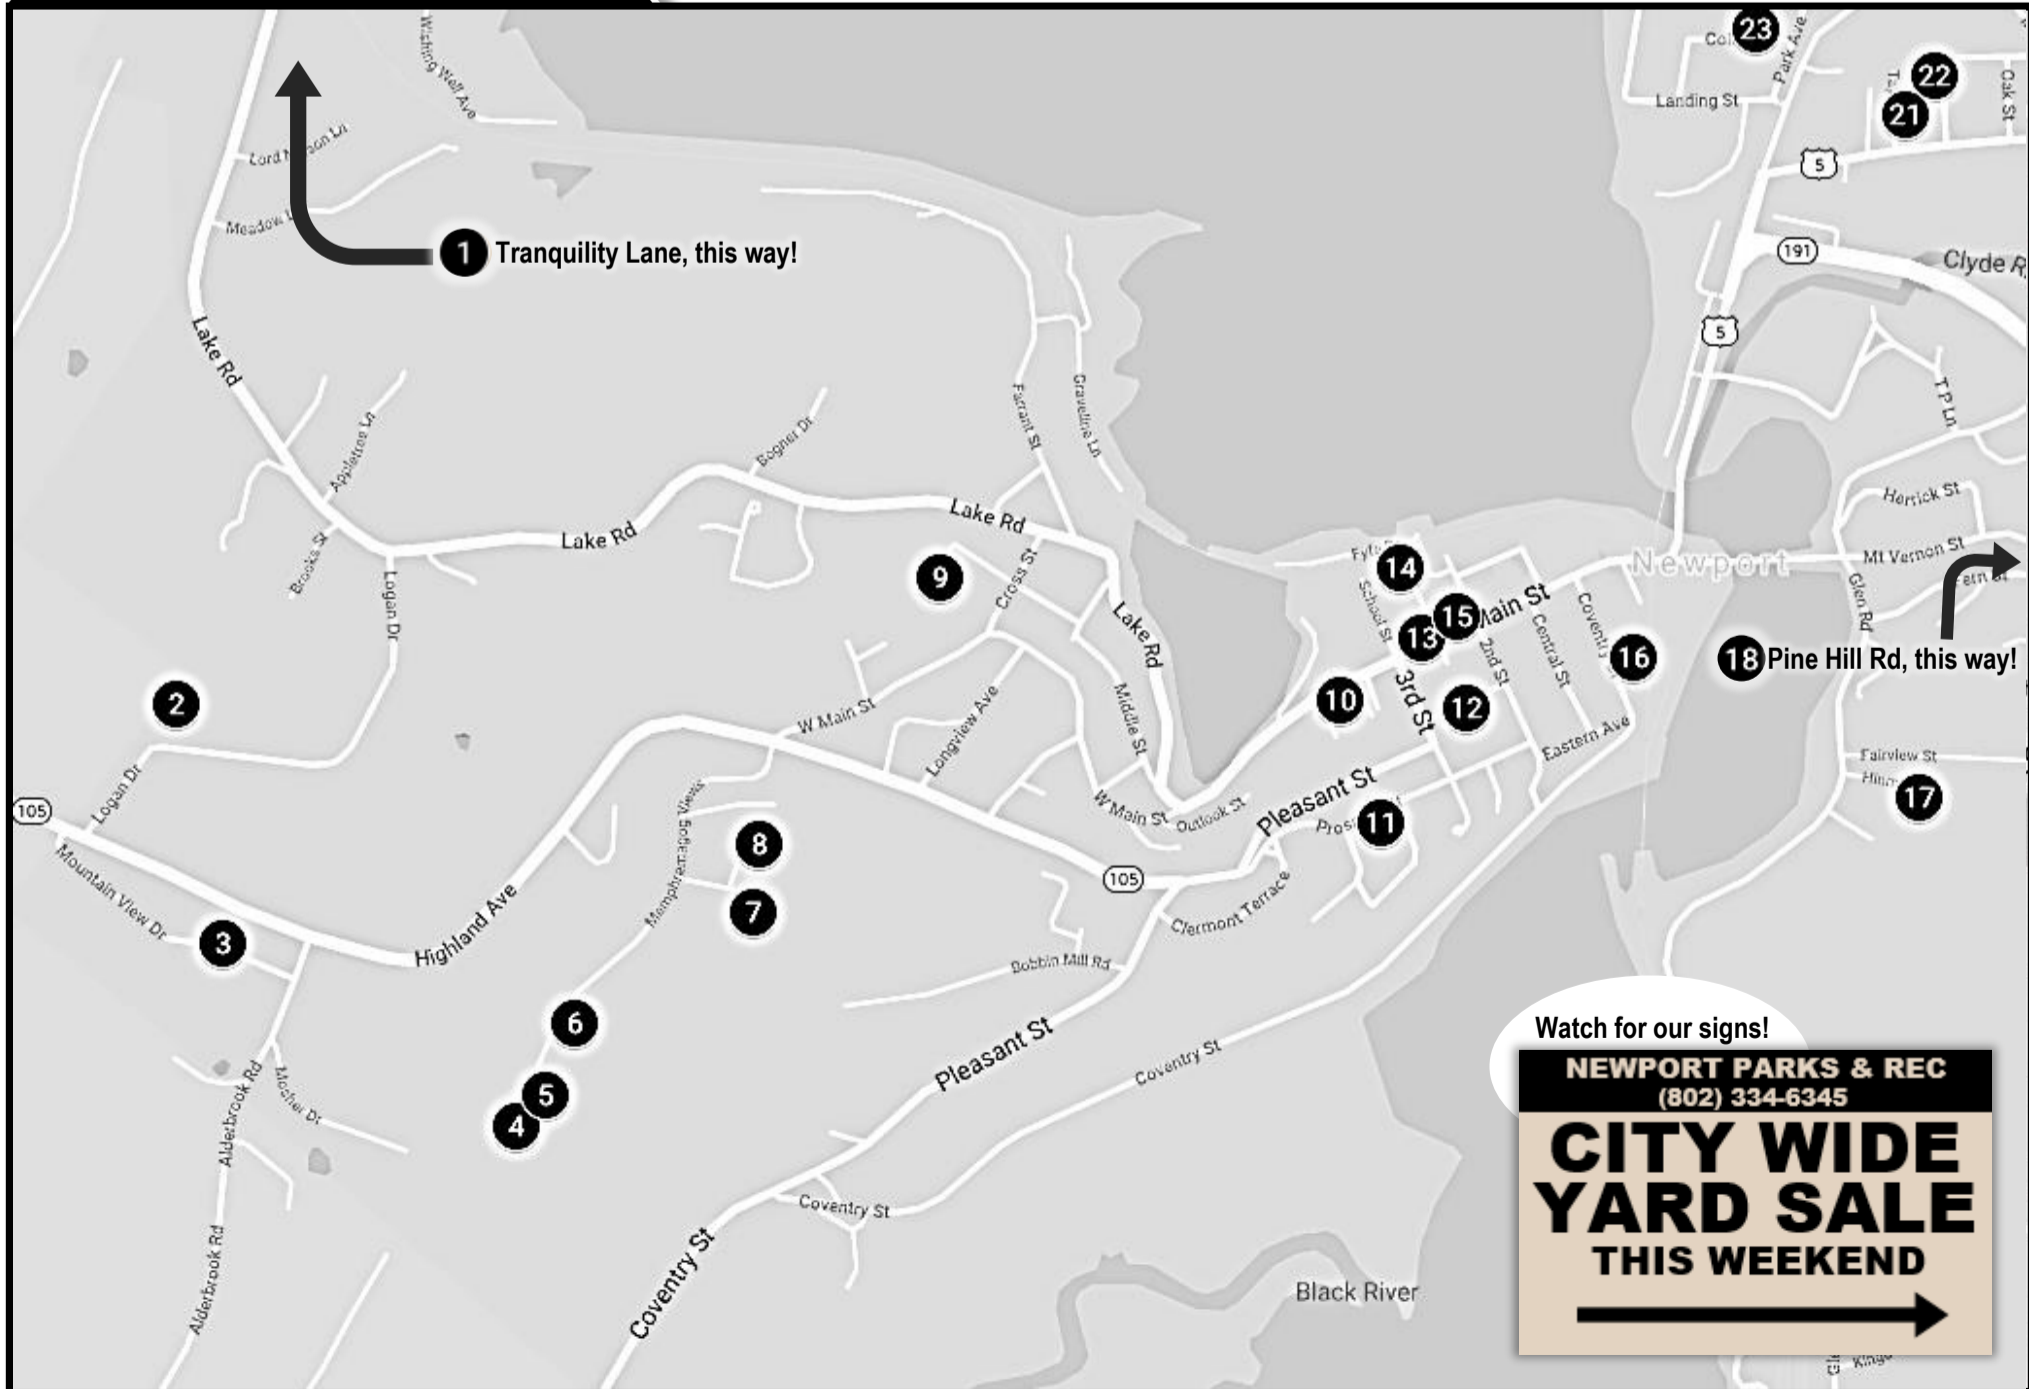

DON'T FORGET!
 Sale hours vary from location to location! Check the directory on the back side to be sure your next destination is OPEN!

USE YOUR GPS!
 Addresses are listed on the back for easy navigation!

This is a RAIN or SHINE event.
 Be aware that some listed sites may close early for poor weather if they don't have an indoor space.

Newport Parks & Rec • 7th Annual Memorial Weekend
CITY WIDE YARD SALE
 NEWPORT, VT

NORTH EAST SIDE OF TOWN

SOUTH WEST SIDE OF TOWN

Watch for our signs!
NEWPORT PARKS & REC
 (802) 334-6345
CITY WIDE YARD SALE
 THIS WEEKEND