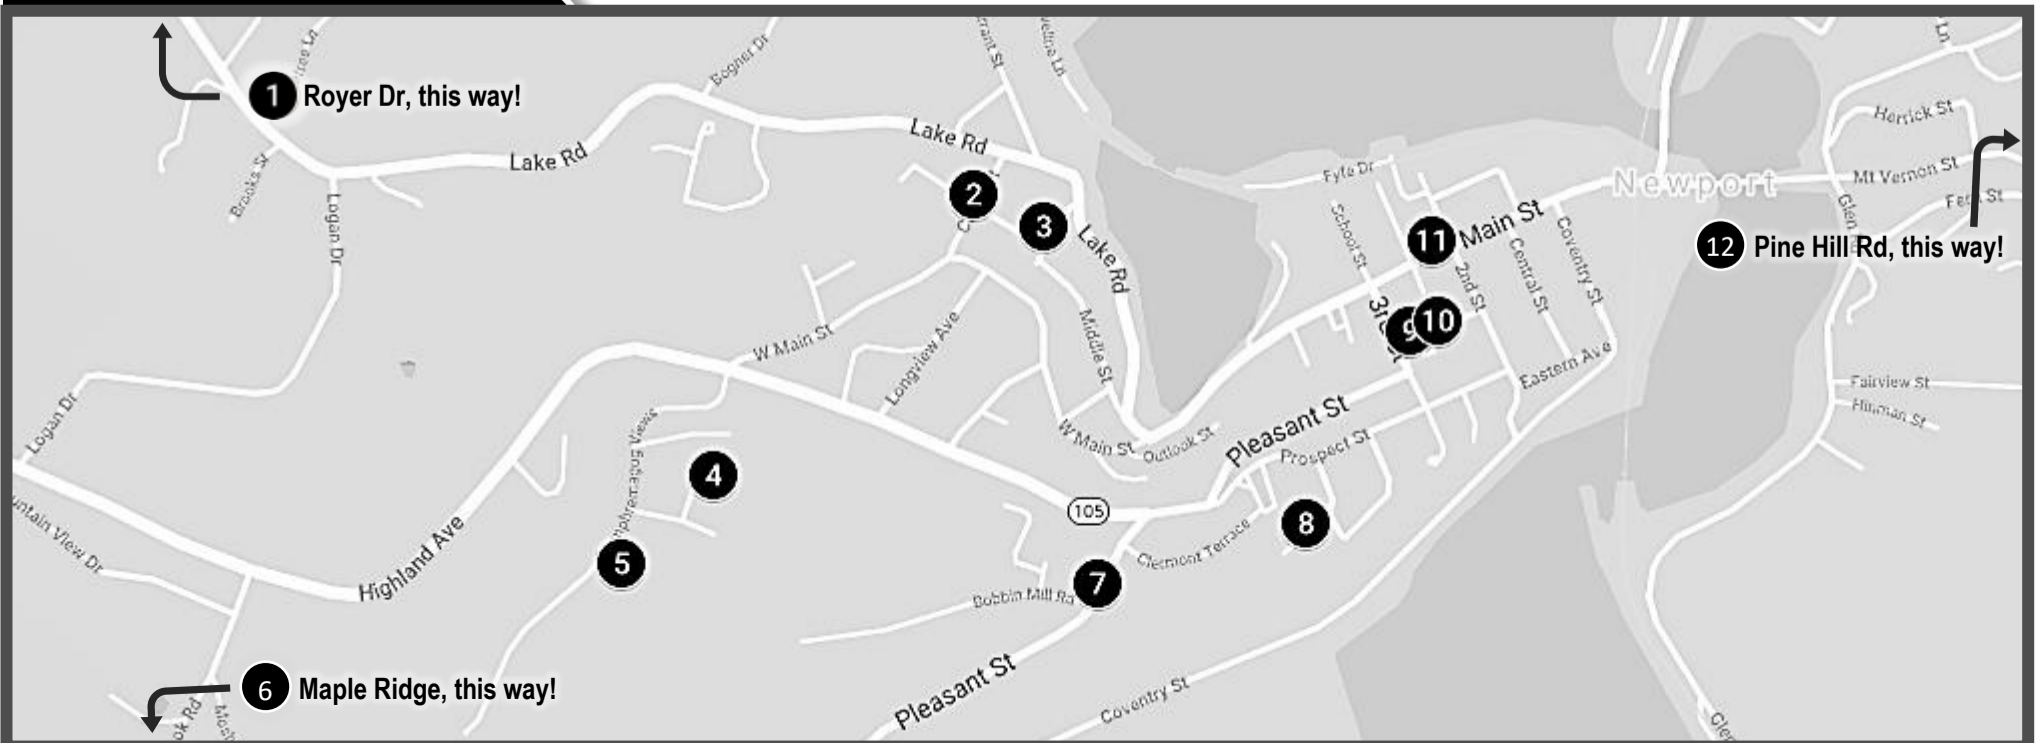

DON'T FORGET!

Sale hours vary from location to location! Check the directory on the back side to be sure your next destination is OPEN!

USE YOUR GPS!

Addresses are listed on the backside of this page.

Look for our signs!

Derby Bay

38

37

36
35

Lakeview Dr
N Derby Rd

Get to North Derby Rd, this way!

34 Shattuck Hill Rd, this way!

Newport Parks & Rec • 8th Annual Memorial Weekend

NORTH EAST SIDE OF TOWN

CITY WIDE YARD SALE
Newport, VT

SOUTH WEST SIDE OF TOWN

1 Royer Dr, this way!

6 Maple Ridge, this way!

12 Pine Hill Rd, this way!