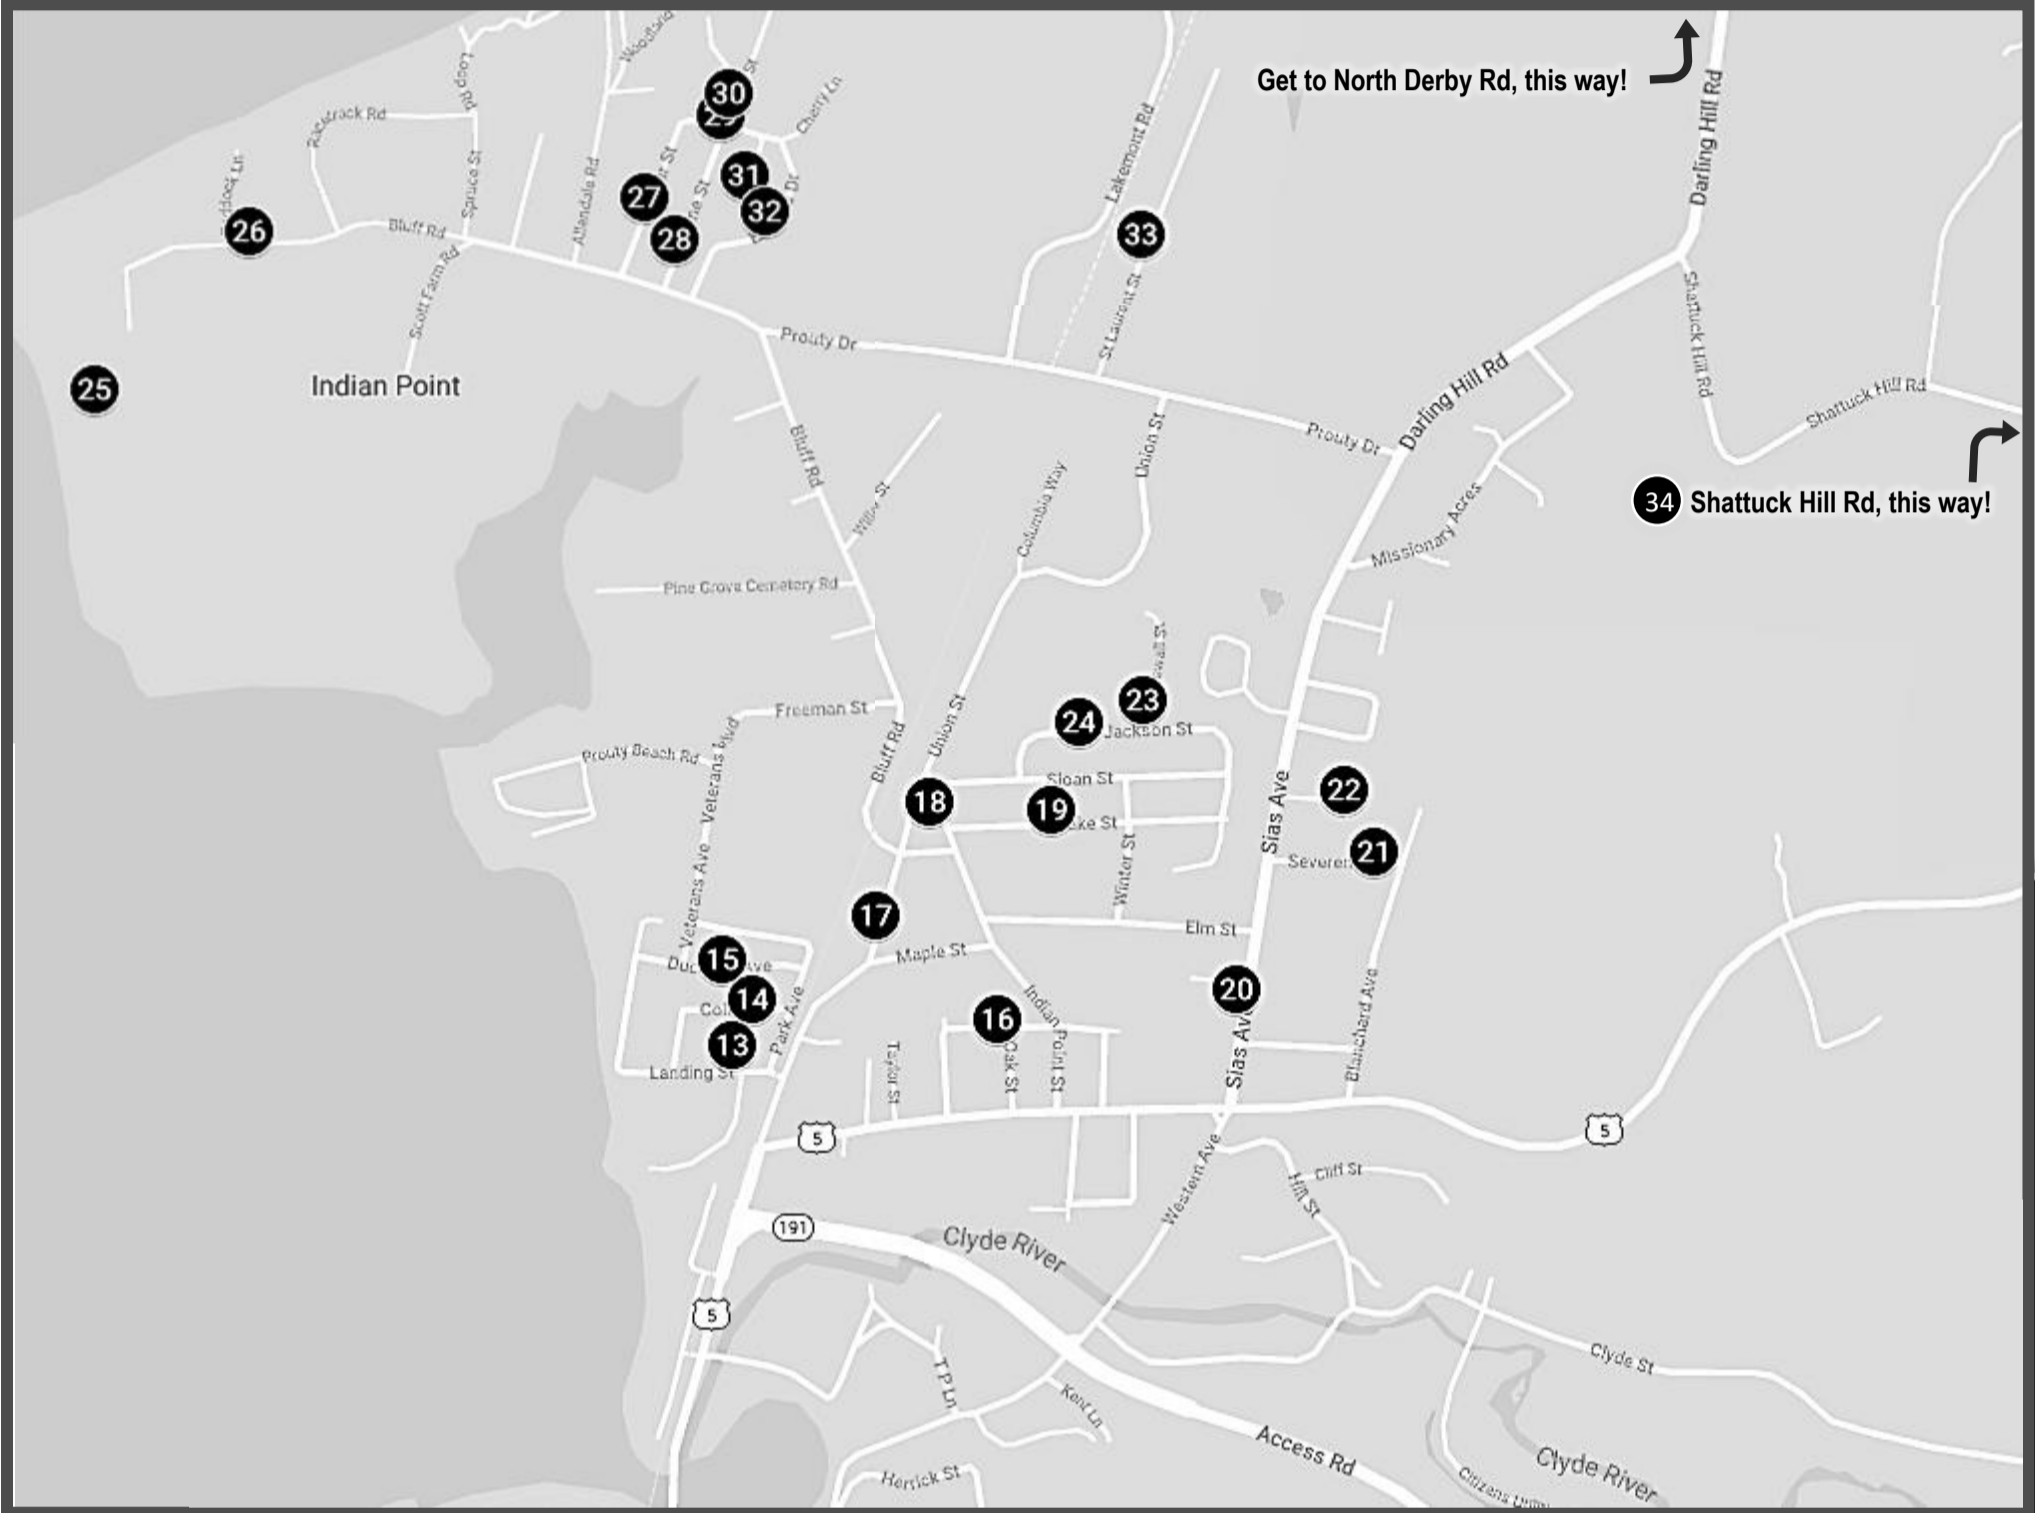

DON'T FORGET!

Sale hours vary from location to location! Check the directory on the back side to be sure your next destination is OPEN!

USE YOUR GPS!

Addresses are listed on the backside of this page.

Look for our signs!

Derby Bay

38

37

36
35

Lakeview Dr
N Derby Rd

Get to North Derby Rd, this way!

34 Shattuck Hill Rd, this way!

Newport Parks & Rec • 8th Annual Memorial Weekend

NORTH EAST SIDE OF TOWN

CITY WIDE YARD SALE
Newport, VT

SOUTH WEST SIDE OF TOWN

1 Royer Dr, this way!

6 Maple Ridge, this way!

12 Pine Hill Rd, this way!